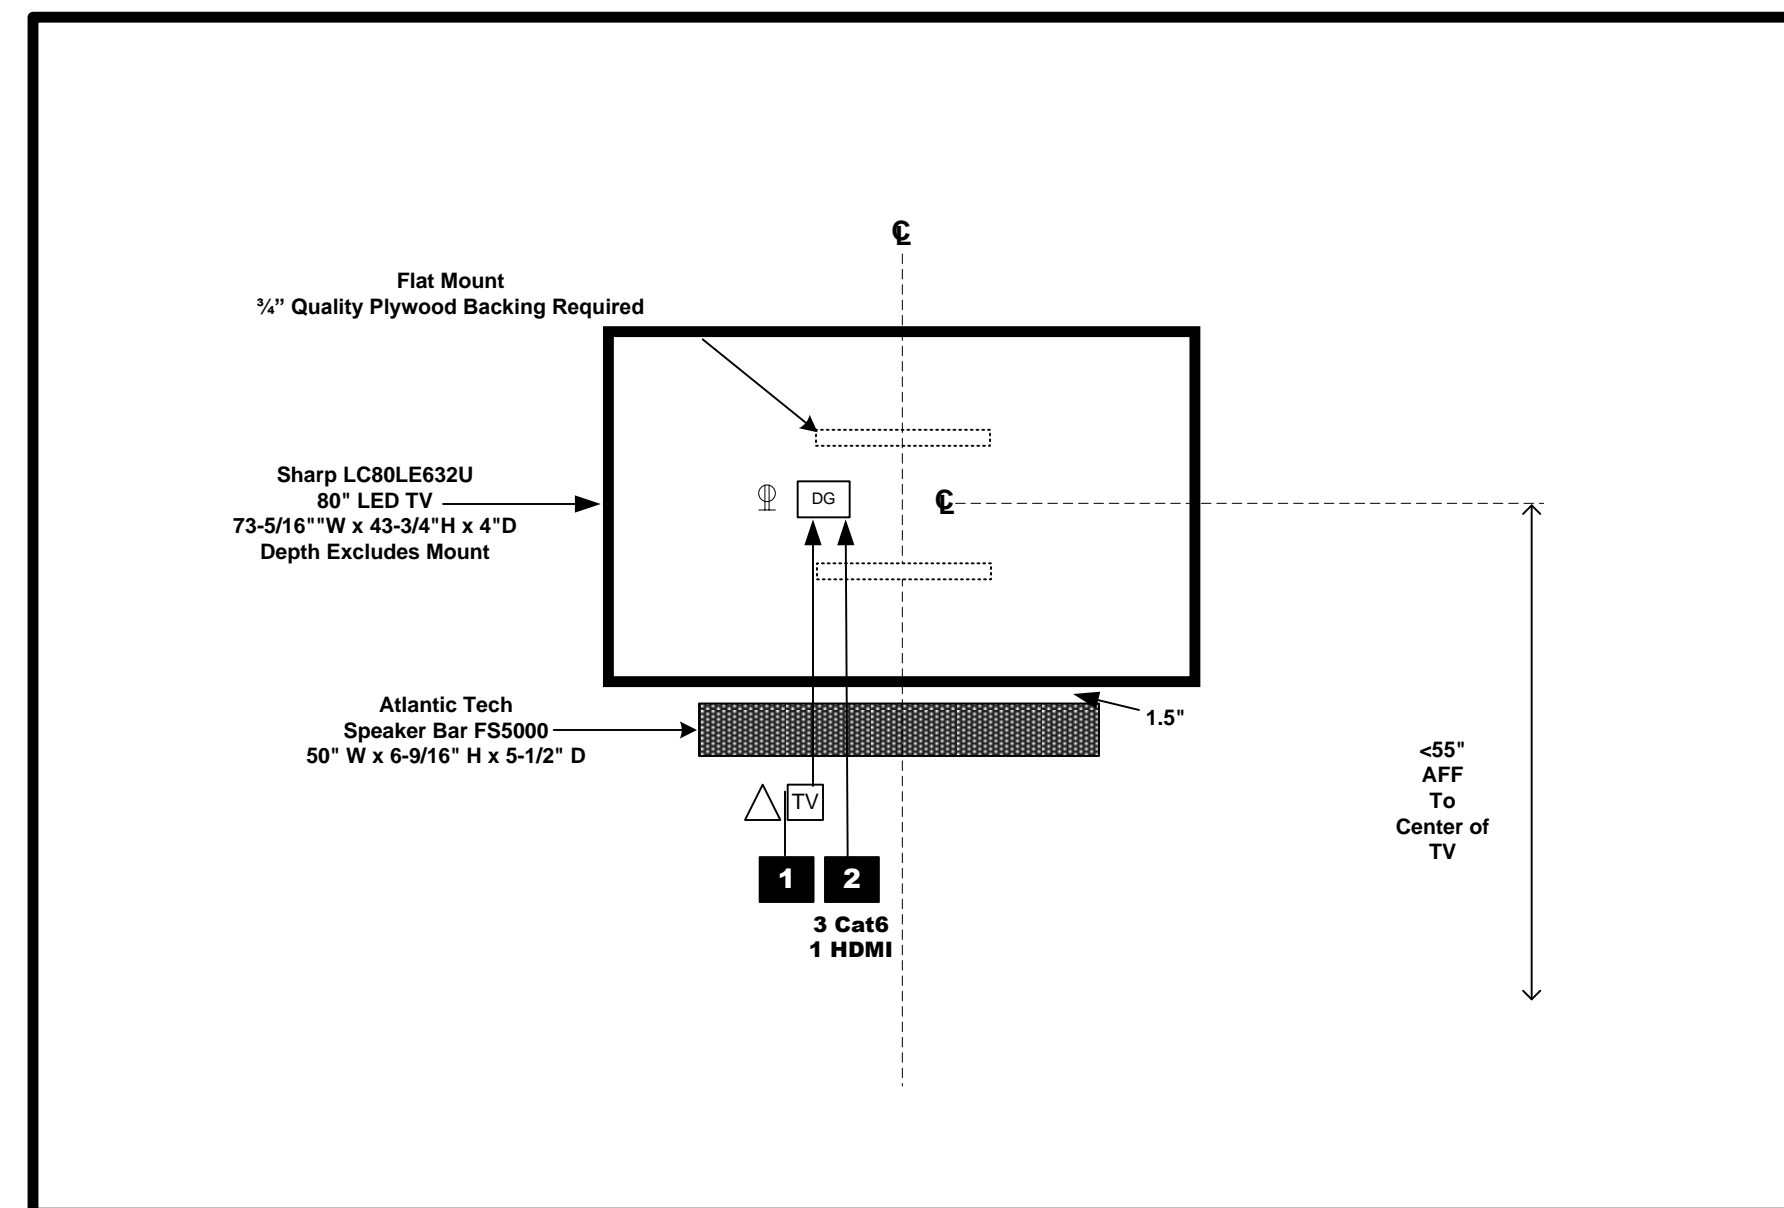

- 1** 40" Telecom Panel:
5' Svc Loop
- 2** A/V Wallplates
15' Svc Loop

☎	= Telephone = 1 Cat6 to 1
⏏	= Data = 1 Cat6 to 1
📺	= Cable/Sat = 1 RG6 to 1
SG	= Single Gang Low-Voltage Bracket
DG	= Double Gang Low-Voltage Bracket
TG	= Triple Gang Low-Voltage Bracket
RI	= Specialized Rough-In Bracket

All Cables to be Labeled With Room Name

1/21/15 Scale: 1/4" = 1'

Low Voltage Plan

Den TV

Other TV's

Low-Voltage Wiring Destinations

A/V Rack

1 40" Telecom Panel:
5' Svc Loop

2 A/V Wallplates
15' Svc Loop

	= Telephone = 1 Cat6 to 1
	= Data = 1 Cat6 to 1
	= Cable/Sat = 1 RG6 to 1
	= Single Gang Low-Voltage Bracket
	= Double Gang Low-Voltage Bracket
	= Triple Gang Low-Voltage Bracket
	= Specialized Rough-In Bracket