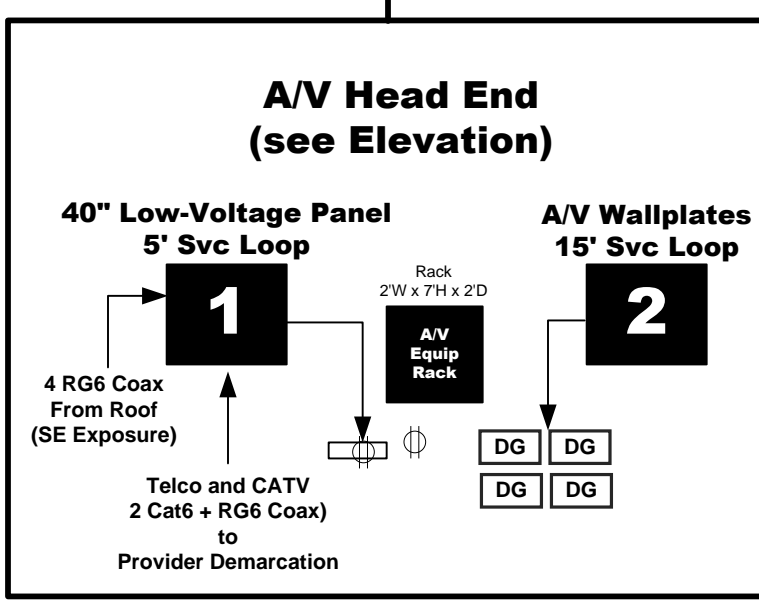

- 1** 40" Telecom Panel:
5' Svc Loop
- 2** A/V Wallplates
15' Svc Loop

☎	= Telephone = 1 Cat6 to 1
⏏	= Data = 1 Cat6 to 1
📺	= Cable/Sat = 1 RG6 to 1
SG	= Single Gang Low-Voltage Bracket
DG	= Double Gang Low-Voltage Bracket
TG	= Triple Gang Low-Voltage Bracket
RI	= Specialized Rough-In Bracket

All Cables to be Labeled With Room Name

1/21/15 Scale: 1/4" = 1'

Low Voltage Plan

Den TV

Other TV's

Low-Voltage Wiring Destinations

A/V Rack

1 40" Telecom Panel:
5' Svc Loop

2 A/V Wallplates
15' Svc Loop

	= Telephone = 1 Cat6 to 1
	= Data = 1 Cat6 to 1
	= Cable/Sat = 1 RG6 to 1
	= Single Gang Low-Voltage Bracket
	= Double Gang Low-Voltage Bracket
	= Triple Gang Low-Voltage Bracket
	= Specialized Rough-In Bracket