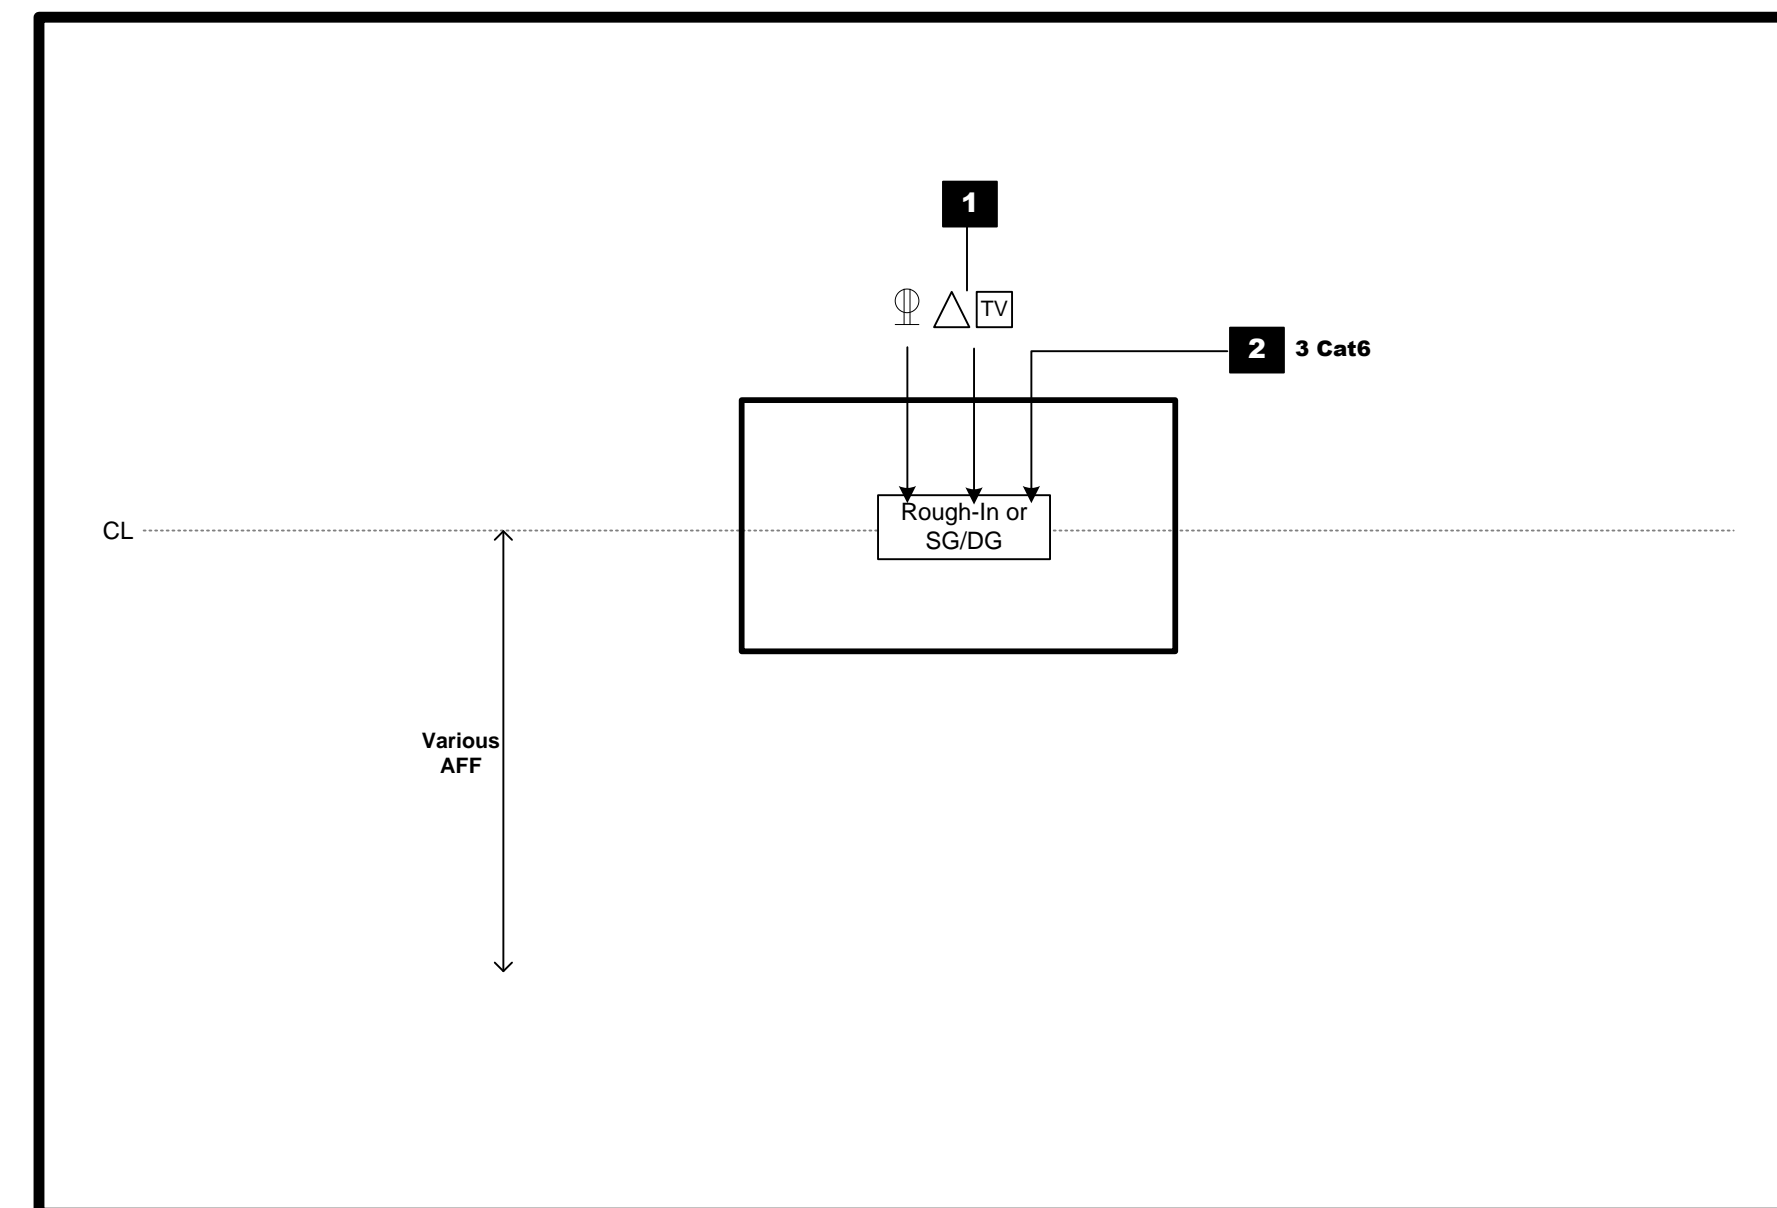

- 1** 40" Telecom Panel:
5' Svc Loop
- 2** A/V Wallplates
15' Svc Loop

☎	= Telephone = 1 Cat6 to 1
⏏	= Data = 1 Cat6 to 1
📺	= Cable/Sat = 1 RG6 to 1
SG	= Single Gang Low-Voltage Bracket
DG	= Double Gang Low-Voltage Bracket
TG	= Triple Gang Low-Voltage Bracket
RI	= Specialized Rough-In Bracket

All Cables to be Labeled With Room Name

1/21/15 Scale: 1/4" = 1'

Low Voltage Plan

Den TV

Other TV's

Low-Voltage Wiring Destinations

A/V Rack

1 40" Telecom Panel:
5' Svc Loop

2 A/V Wallplates
15' Svc Loop

	= Telephone = 1 Cat6 to 1
	= Data = 1 Cat6 to 1
	= Cable/Sat = 1 RG6 to 1
	= Single Gang Low-Voltage Bracket
	= Double Gang Low-Voltage Bracket
	= Triple Gang Low-Voltage Bracket
	= Specialized Rough-In Bracket