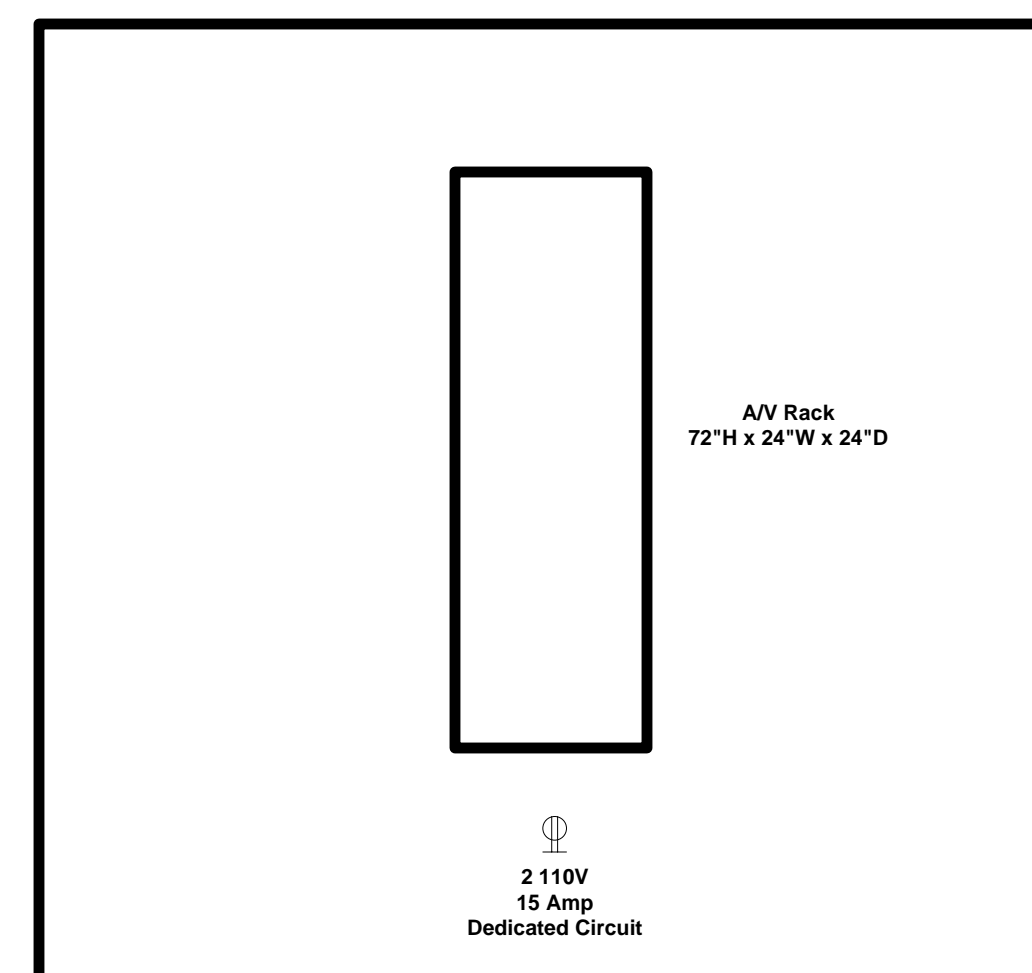

- 1** 40" Telecom Panel:
5' Svc Loop
- 2** A/V Wallplates
15' Svc Loop

☎	= Telephone = 1 Cat6 to 1
⏏	= Data = 1 Cat6 to 1
📺	= Cable/Sat = 1 RG6 to 1
SG	= Single Gang Low-Voltage Bracket
DG	= Double Gang Low-Voltage Bracket
TG	= Triple Gang Low-Voltage Bracket
RI	= Specialized Rough-In Bracket

All Cables to be Labeled With Room Name

1/21/15 Scale: 1/4" = 1'

Low Voltage Plan

Den TV

Other TV's

Low-Voltage Wiring Destinations

A/V Rack

1 40" Telecom Panel:
5' Svc Loop

2 A/V Wallplates
15' Svc Loop

	= Telephone = 1 Cat6 to 1
	= Data = 1 Cat6 to 1
	= Cable/Sat = 1 RG6 to 1
	= Single Gang Low-Voltage Bracket
	= Double Gang Low-Voltage Bracket
	= Triple Gang Low-Voltage Bracket
	= Specialized Rough-In Bracket