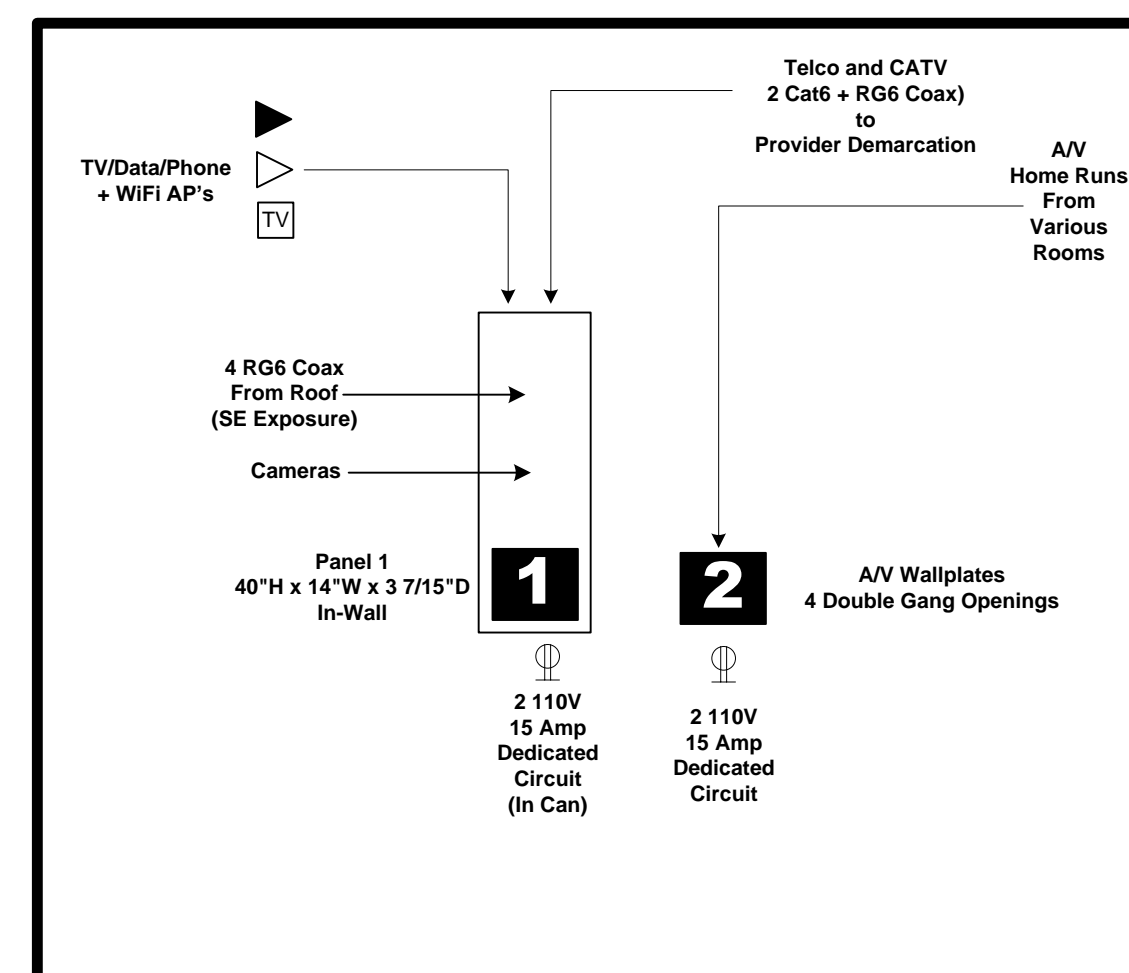

- 1** 40" Telecom Panel:
5' Svc Loop
- 2** A/V Wallplates
15' Svc Loop

☎	= Telephone = 1 Cat6 to 1
⏏	= Data = 1 Cat6 to 1
📺	= Cable/Sat = 1 RG6 to 1
SG	= Single Gang Low-Voltage Bracket
DG	= Double Gang Low-Voltage Bracket
TG	= Triple Gang Low-Voltage Bracket
RI	= Specialized Rough-In Bracket

All Cables to be Labeled With Room Name

1/21/15 Scale: 1/4" = 1'

Low Voltage Plan

Den TV

Other TV's

Low-Voltage Wiring Destinations

A/V Rack

1 40" Telecom Panel:
5' Svc Loop

2 A/V Wallplates
15' Svc Loop

	= Telephone = 1 Cat6 to 1
	= Data = 1 Cat6 to 1
	= Cable/Sat = 1 RG6 to 1
	= Single Gang Low-Voltage Bracket
	= Double Gang Low-Voltage Bracket
	= Triple Gang Low-Voltage Bracket
	= Specialized Rough-In Bracket